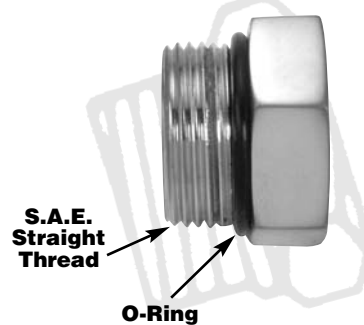

### STP • S.A.E. Straight Thread Plug

Part No.	Male Straight Thread	Length
4STP	7/16"-20	43/64"
5STP	1/2"-20	43/64"
6STP	9/16"-18	47/64"
8STP	3/4"-16	51/64"
10STP	7/8"-14	15/16"
12STP	1 1/16"-12	1 3/32"
14STP	1 3/16"-12	1 3/32"
16STP	1 5/16"-12	1 13/64"
20STP	1 5/8"-12	1 13/64"
24STP	1 7/8"-12	1 17/64"
32STP	2 1/2"-12	1 7/16"

### STP S.A.E. STRAIGHT THREAD PLUG WITH "O-RING" TO PLUG STRAIGHT THREAD BOSS *(Not counter-bored)*

### PAC • Male Pipe Thread to S.A.E. Straight Thread Port Connector

Part No.	"A" Male Pipe Thread	"B" Female Straight Thread	Overall Length
2-4PAC	1/8"	7/16"-20	1 3/8"
2-5PAC	1/8"	1/2"-20	1 3/8"
4-6PAC	1/4"	9/16"-18	1 9/16"
6-8PAC	3/8"	3/4"-16	1 9/16"
8-10PAC	1/2"	7/8"-14	1 13/16"
12-12PAC	3/4"	1 1/16"-12	1 31/32"
12-14PAC	3/4"	1 3/16"-12	2 1/32"
16-16PAC	1"	1 5/16"-12	2 5/32"
20-20PAC	1 1/4"	1 5/8"-12	2 1/4"
24-24PAC	1 1/2"	1 7/8"-12	2 9/32"
32-32PAC	2"	2 1/2"-12	2 5/16"

### APN • Male Connector S.A.E. Straight Thread to Male Pipe Thread

Part No.	"A" Male Straight Thread	"B" Male Pipe Thread	Overall Length
4-2APN	7/16"-20	1/8"	1"
4-4APN	7/16"-20	1/4"	1 3/16"
5-2APN	1/2"-20	1/8"	1"
5-4APN	1/2"-20	1/4"	1 3/16"
6-4APN	9/16"-18	1/4"	1 1/4"
6-2APN	9/16"-18	1/8"	1 1/32"
6-6APN	9/16"-18	3/8"	1 1/4"
8-6APN	3/4"-16	3/8"	1 5/16"
8-8APN	3/4"-16	1/2"	1 17/32"
10-8APN	7/8"-14	1/2"	1 9/16"
12-12APN	1 1/16"-12	3/4"	1 3/4"
14-12APN	1 3/16"-12	3/4"	1 3/4"
16-16APN	1 5/16"-12	1"	1 15/16"
20-20APN	1 5/8"-12	1 1/4"	2"
24-24APN	1 7/8"-12	1 1/2"	2 1/16"
32-32APN	2 1/2"-12	2"	2 5/32"