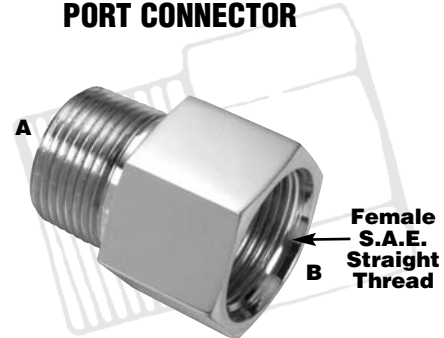

### STP • S.A.E. Straight Thread Plug

Part No.	Male Straight Thread	Length
4STP	7/16"-20	43/64"
5STP	1/2"-20	43/64"
6STP	9/16"-18	47/64"
8STP	3/4"-16	51/64"
10STP	7/8"-14	15/16"
12STP	1 1/16"-12	1 3/32"
14STP	1 3/16"-12	1 3/32"
16STP	1 5/16"-12	1 13/64"
20STP	1 5/8"-12	1 13/64"
24STP	1 7/8"-12	1 17/64"
32STP	2 1/2"-12	1 7/16"

### STP S.A.E. STRAIGHT THREAD PLUG WITH "O-RING" TO PLUG STRAIGHT THREAD BOSS *(Not counter-bored)*

### PAC • Male Pipe Thread to S.A.E. Straight Thread Port Connector

Part No.	"A" Male Pipe Thread	"B" Female Straight Thread	Overall Length
2-4PAC	1/8"	7/16"-20	1 3/8"
2-5PAC	1/8"	1/2"-20	1 3/8"
4-6PAC	1/4"	9/16"-18	1 9/16"
6-8PAC	3/8"	3/4"-16	1 9/16"
8-10PAC	1/2"	7/8"-14	1 13/16"
12-12PAC	3/4"	1 1/16"-12	1 31/32"
12-14PAC	3/4"	1 3/16"-12	2 1/32"
16-16PAC	1"	1 5/16"-12	2 5/32"
20-20PAC	1 1/4"	1 5/8"-12	2 1/4"
24-24PAC	1 1/2"	1 7/8"-12	2 9/32"
32-32PAC	2"	2 1/2"-12	2 5/16"

### PAC MALE PIPE THREAD TO S.A.E. STRAIGHT THREAD PORT CONNECTOR